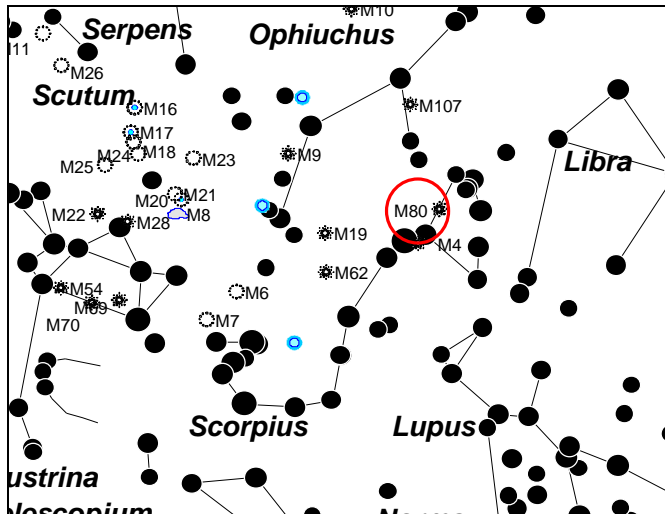

**Notes:**

---

---

---

---

---

Finder Chart:

Field Size: \_\_\_\_\_

**TALLAHASSEE  
ASTRONOMICAL  
SOCIETY**