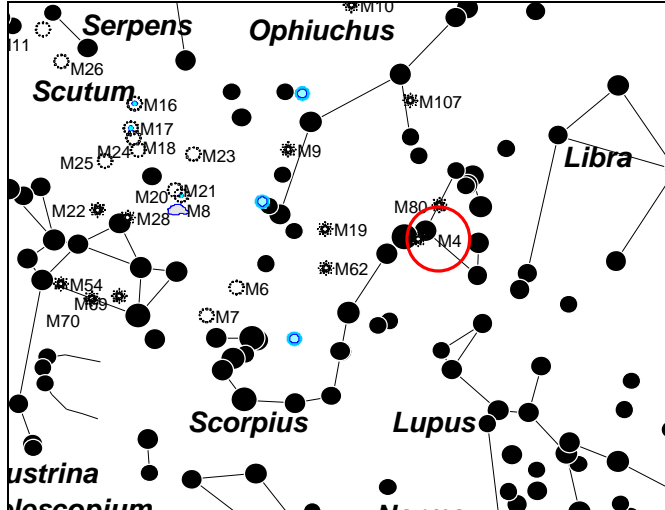

**Notes:**

---

---

---

---

---

Finder Chart:

Field Size: \_\_\_\_\_

**TALLAHASSEE  
ASTRONOMICAL  
SOCIETY**