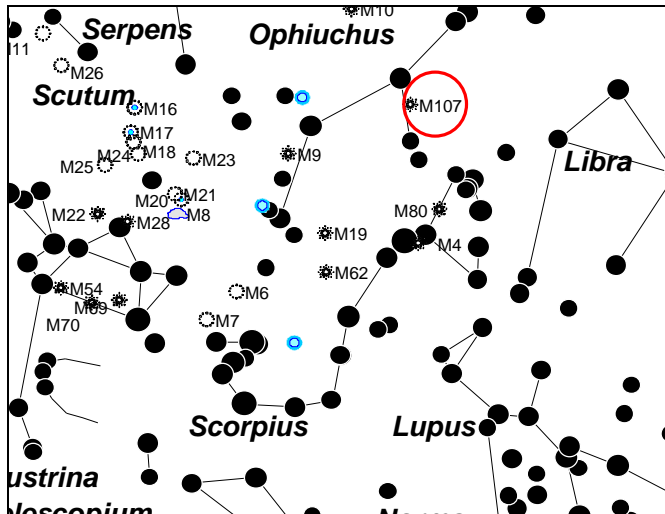

**Notes:**

---

---

---

---

---

Finder Chart:

Field Size: \_\_\_\_\_

**TALLAHASSEE  
ASTRONOMICAL  
SOCIETY**